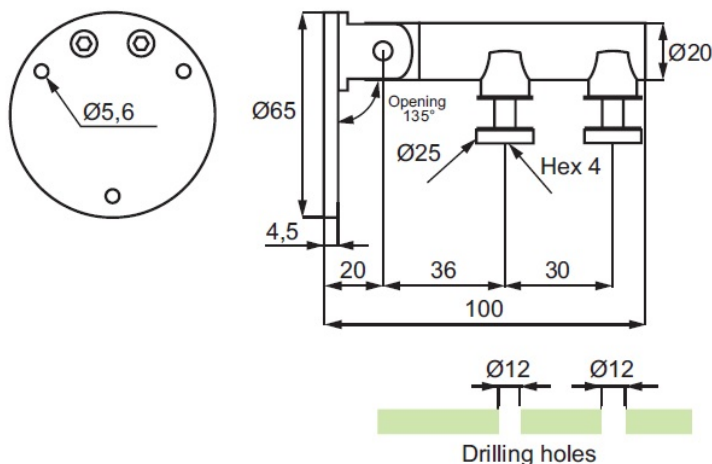

PRODUCT SHEET

Description:

Door Hinge Wall/Glass, F/Glass Cubicles, SS304-Brushed, 8- 10mm Glass Thickness, F/Inset Doors, \varnothing 12mm Drilling

Item number:

22.23.221-0

Units	Box	Carton	HS Code	Barcode
Pcs.	1	12	8302100090	
				5704866443746