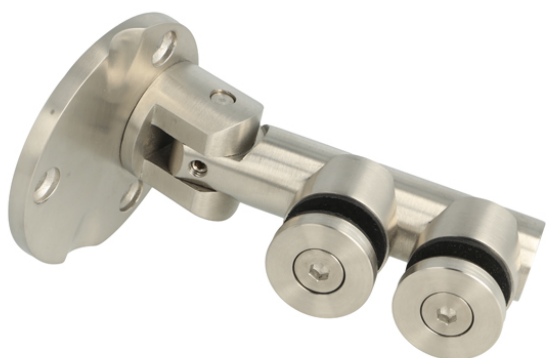

PRODUCT SHEET

Description:

Door Hinge Wall/Glass, F/Glass Cubicles, SS304-Brushed, 8- 10mm Glass Thickness, F/Inset Doors, \varnothing 12mm Drilling

Item number:

22.23.221-0

Units	Box	Carton	HS Code	Barcode
Pcs.	1	12	8302100090	
				5704866443746